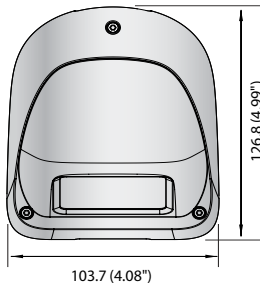

Dimensions

Unit : mm (inch)

XNV-6013M